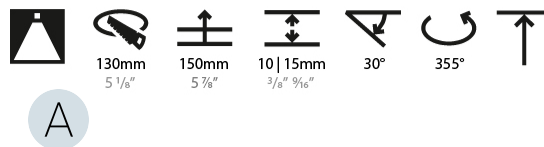

PHYSICAL

Shape: Round
Diameter (mm): 139
Diameter (in): 5 1/2
Height (mm): 137
Height (in): 5 3/8
Ceiling Thickness (mm): 10 / 12.5 / 15
Ceiling Thickness (in): 3/8 or 1/2 or 9/16
Min. Recessing Depth (mm): 150
Min. Recessing Depth (in): 5 7/8
Light Distribution: Adjustable / Downlight
Weight (kg): 0.805
Weight (lbs): 1.77
Fixture Finish: SSR / BKV / CWI / CRY / HAB / UFT / ITA / RUA / FTG / MYG / LOD / PUS / FRO / FUP / KIA / POP / BLS / SPG / MEY / GOH / GUM / CHC / COM / ABZ / JAG / OBR / MOS / ROR
Fixture Material: Aluminum Die Cast
Cut-out Measurements: 130mm / 5 1/8"

ELECTRICAL

Lamp Type: LED (Zhaga Standard)
Input Wattage (W): 13.2 / 16.5
Total Output Wattage (W): 12 / 14
Dimming: Tri-Mode (Non-Dimming and Phase Dimming (120Vac only) and 0-10V Dimming)
Driver Included: No
Driver Location: Recessed Housing
Driver Type: Constant Current - Universal
Driver Class: Class 2
Housing: See components
Input Voltage (V): 120 - 277
Constant Current (MA): 350

LED

Number of LEDs: 1
Color Temperature (°K): 2700 / 3000 / 3500 / 4000
Max. Delivered Lumen (lm): 870 / 970 / 1039 / 1060
Nominal Lumen (lm): 960 / 1070 / 1156 / 1180
CRI: >90 CRI
Efficiency (%): 0.905
Lamp Life (hrs): 50000

OPTICAL

Reflector°: 10
Optic°: Lens Pack - No Lens
Adjustability: Rotational 355°; Tilt 30°

RATINGS AND CERTIFICATIONS

Certified By: CSA Certified to UL and CSA Standards
IP rating: IP20