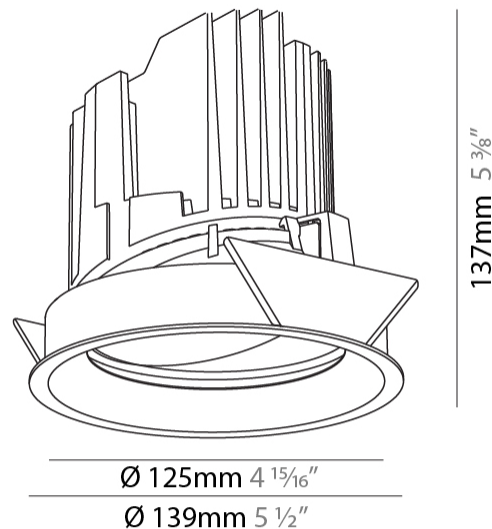

PHYSICAL

Shape: Round
Diameter (mm): 139
Diameter (in): 5 1/2
Height (mm): 137
Height (in): 5 3/8
Ceiling Thickness (mm): 10 / 12.5 / 15
Ceiling Thickness (in): 3/8 or 1/2 or 9/16
Min. Recessing Depth (mm): 150
Min. Recessing Depth (in): 5 7/8
Light Distribution: Adjustable / Downlight
Weight (kg): 0.805
Weight (lbs): 1.77
Fixture Finish: SSR / BKV / CWI / CRY / HAB / UFT / ITA / RUA / FTG / MYG / LOD / PUS / FRO / FUP / KIA / POP / BLS / SPG / MEY / GOH / GUM / CHC / COM / ABZ / JAG / OBR / MOS / ROR
Fixture Material: Aluminum Die Cast
Cut-out Measurements: 130mm / 5 1/8"

ELECTRICAL

Lamp Type: LED (Zhaga Standard)
Input Wattage (W): 13.2 / 16.5
Total Output Wattage (W): 12 / 14
Dimming: Tri-Mode (Non-Dimming and Phase Dimming (120Vac only) and 0-10V Dimming)
Driver Included: No
Driver Location: Recessed Housing
Driver Type: Constant Current - Universal
Driver Class: Class 2
Housing: See components
Input Voltage (V): 120 - 277
Constant Current (MA): 350

LED

Number of LEDs: 1
Color Temperature (°K): 2700 / 3000 / 3500 / 4000
Max. Delivered Lumen (lm): 870 / 970 / 1039 / 1060
Nominal Lumen (lm): 960 / 1070 / 1156 / 1180
CRI: >90 CRI
Efficiency (%): 0.905
Lamp Life (hrs): 50000

OPTICAL

Reflector°: 10
Optic°: Lens Pack - No Lens
Adjustability: Rotational 355°; Tilt 30°

RATINGS AND CERTIFICATIONS

Certified By: CSA Certified to UL and CSA Standards
IP rating: IP20